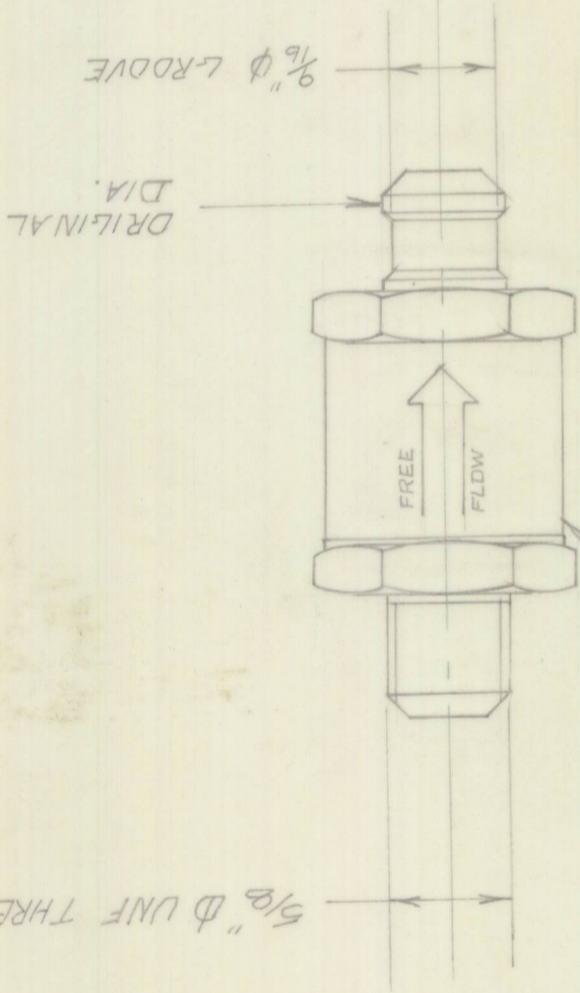

5/8" ϕ UNF THREAD

OPEN & REMOVE SPRING
FROM VALVE GATE

NOTE: FLOW DIRECTION TO
BE MAINTAINED AS INDICATED.

FULL SIZE

NATURAL

Mokey

6-B-73

ONE-WAY VALVE
MOD. FUEL SYSTEM F2