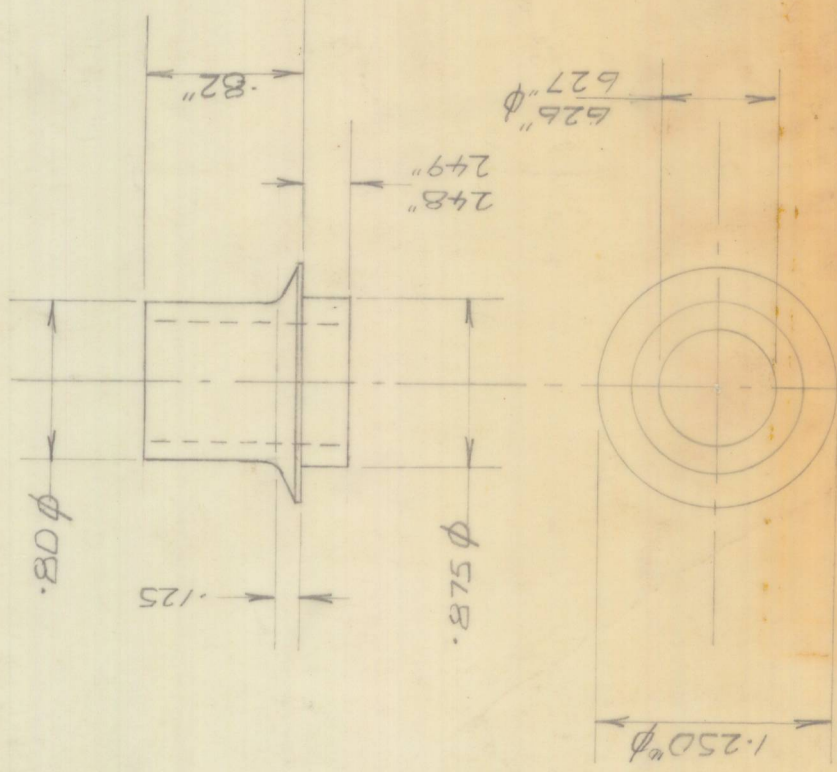

P6-C-572/1  
LOWER COLLAR

P6-C-571/2  
UPPER COLLAR

note p8

-BOWIN DESIGNS PTY. LTD.  
33 ORCHARD ROAD, BROOKVALE,  
N.S.W. 2100

SCALE	FULL SIZE	LIMITS	$\pm \frac{1}{64}$ IN. UNLESS OTHERWISE SPECIFIED	DATE
FINISH				
DRAWN BY	MATERIAL	SPEC.	COND.	REMARKS
ISSUE	M/S	I B		
DATE				
NEW DRAWING				
DETAILS				HUB CARRIER PIN COLLAR FRONT F2
SHEET OF				P6 C 572/1/2